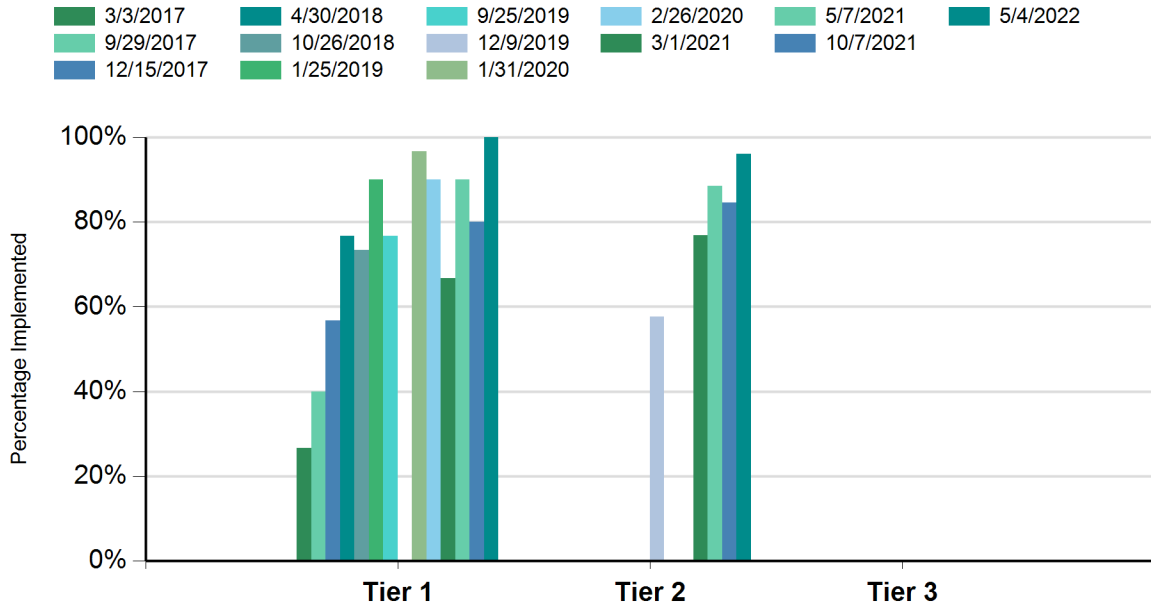

Magnolia Junior High School
Chino, California

School-Wide PBIS (SWPBIS) Tiered Fidelity Inventory
Magnolia Junior High School
3/3/2017 - 5/4/2022

Date Completed	Tier 1	Tier 2	Tier 3
3/3/2017	27%	NA	NA
9/29/2017	40%	NA	NA
12/15/2017	57%	NA	NA
4/30/2018	77%	NA	NA
10/26/2018	73%	NA	NA
1/25/2019	90%	NA	NA
9/25/2019	77%	NA	NA
12/9/2019	NA	58%	NA
1/31/2020	97%	NA	NA
2/26/2020	90%	NA	NA
3/1/2021	67%	77%	NA
5/7/2021	90%	88%	NA
10/7/2021	80%	85%	NA
5/4/2022	100%	96%	NA